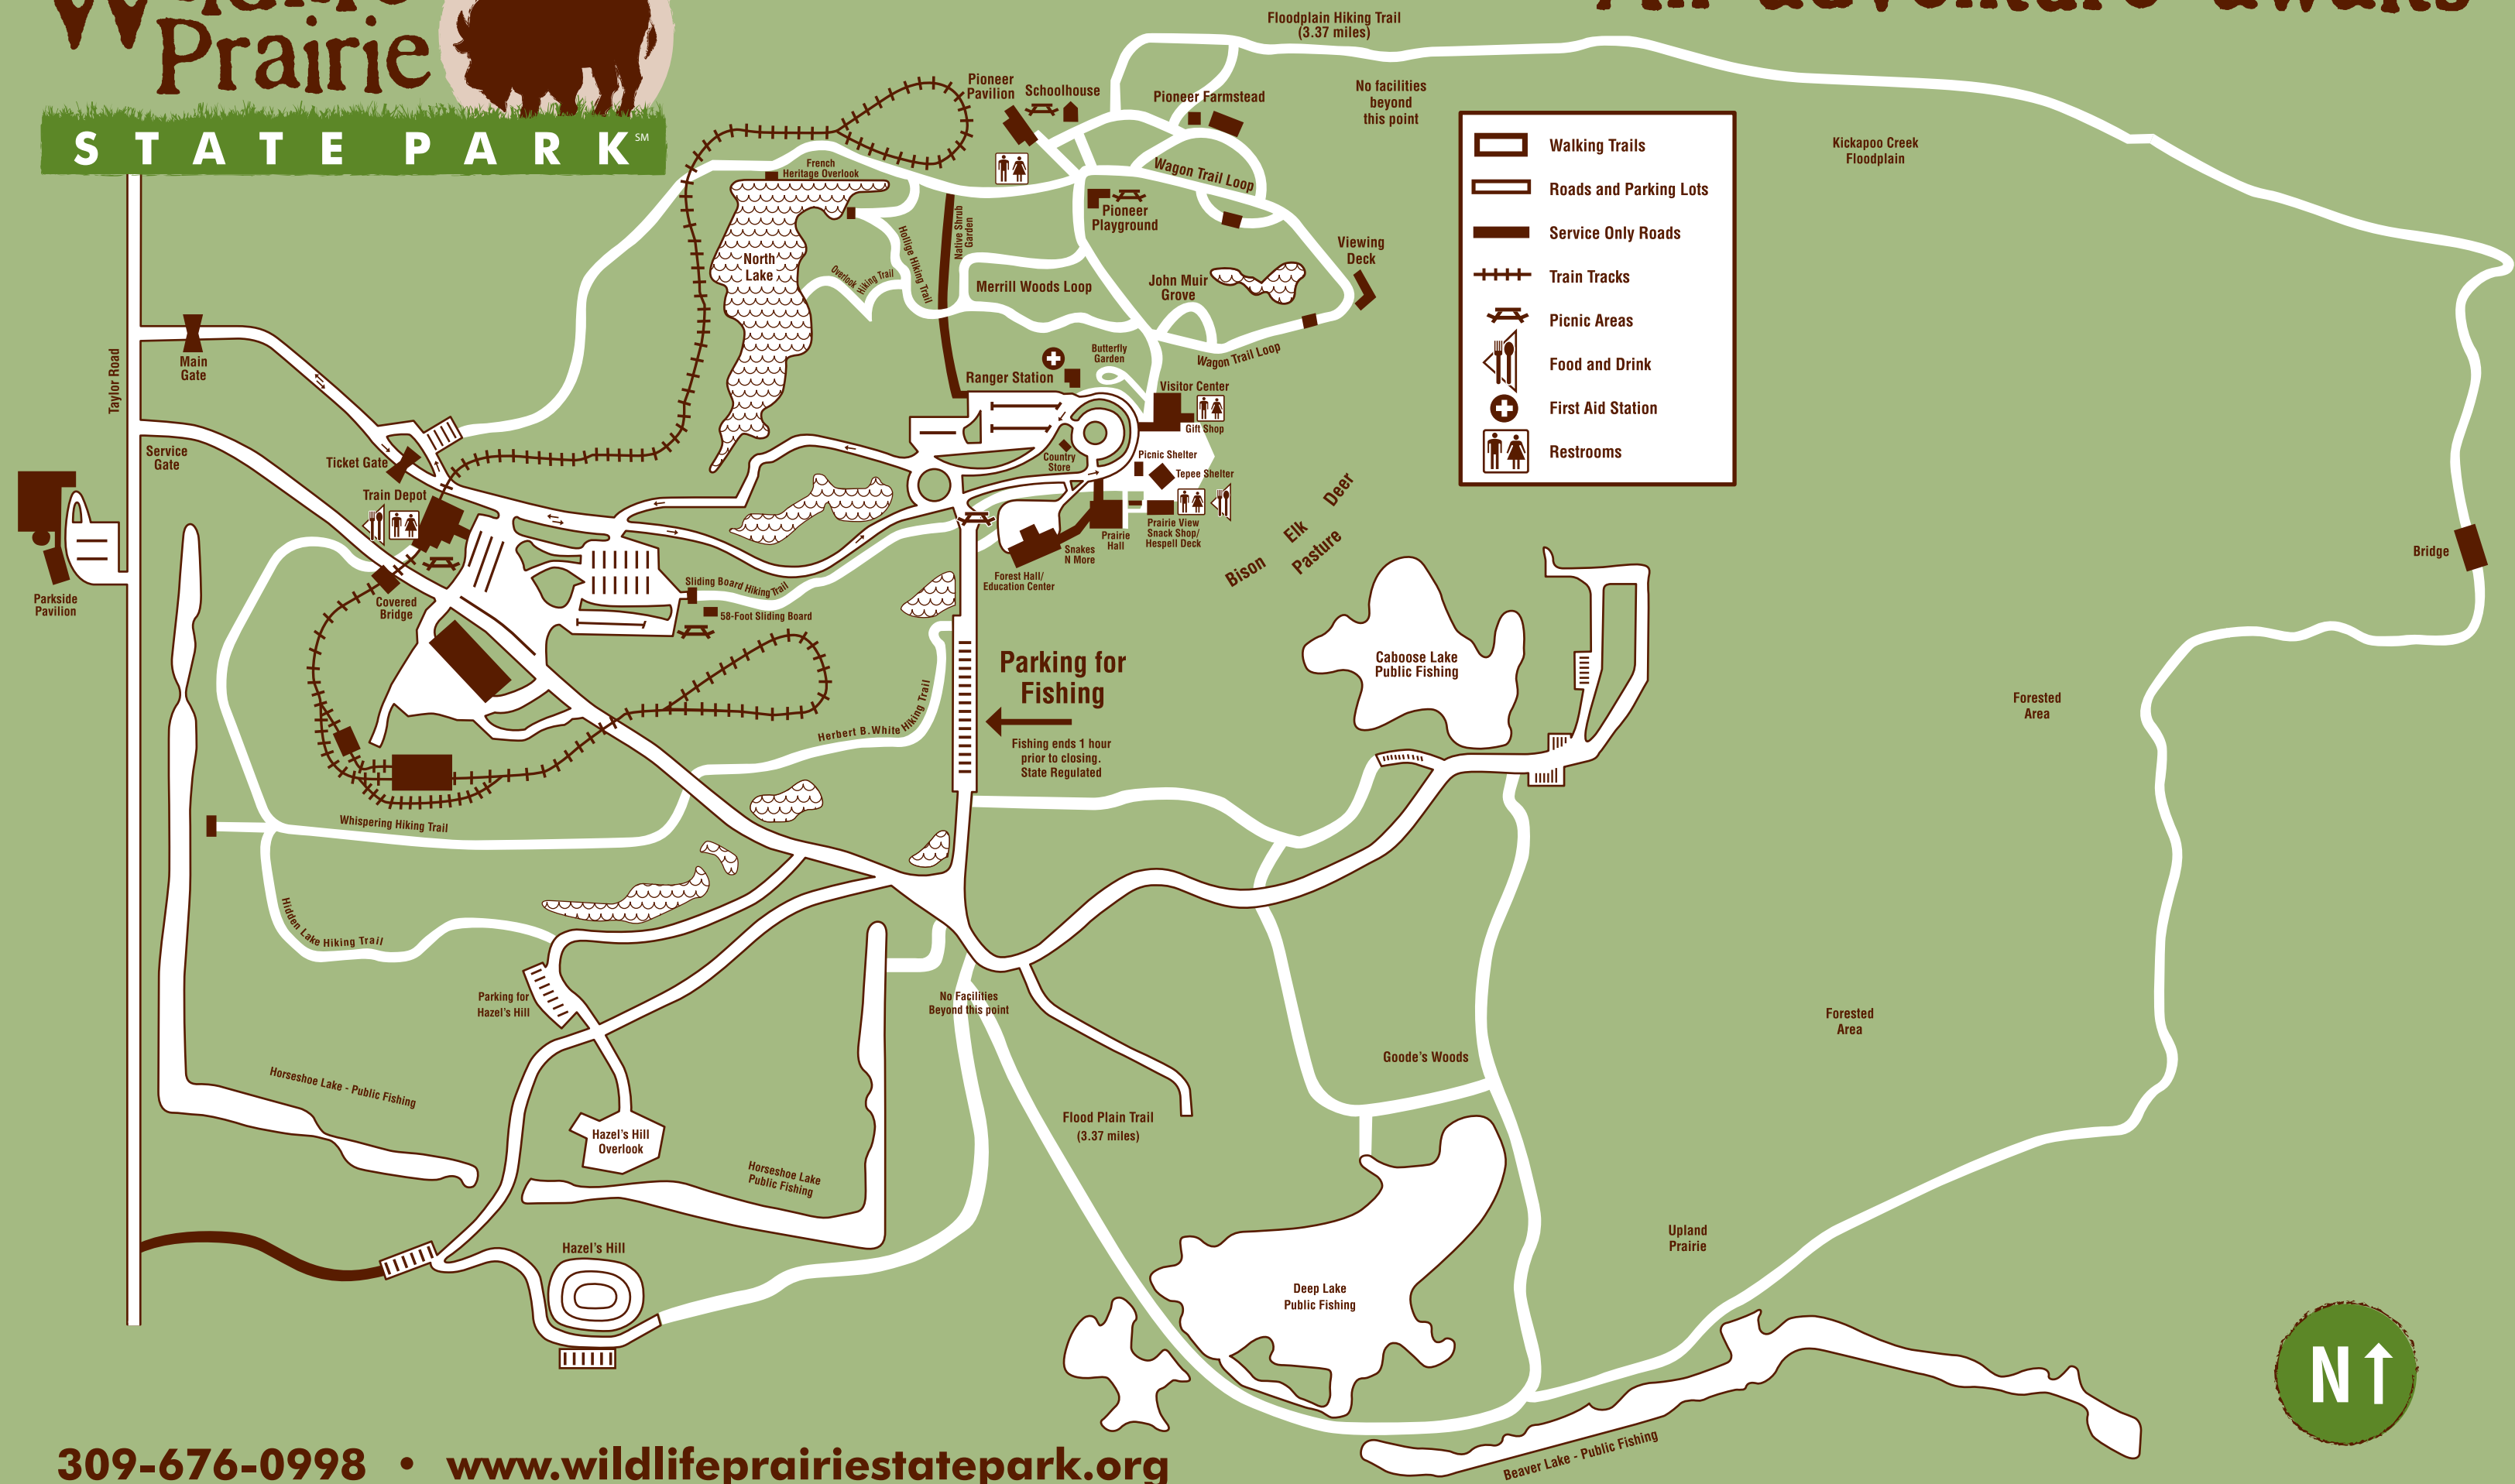

Wildlife Prairie STATE PARK

An adventure awaits

	Walking Trails
	Roads and Parking Lots
	Service Only Roads
	Train Tracks
	Picnic Areas
	Food and Drink
	First Aid Station
	Restrooms

309-676-0998 • www.wildlifeprairiestatepark.org